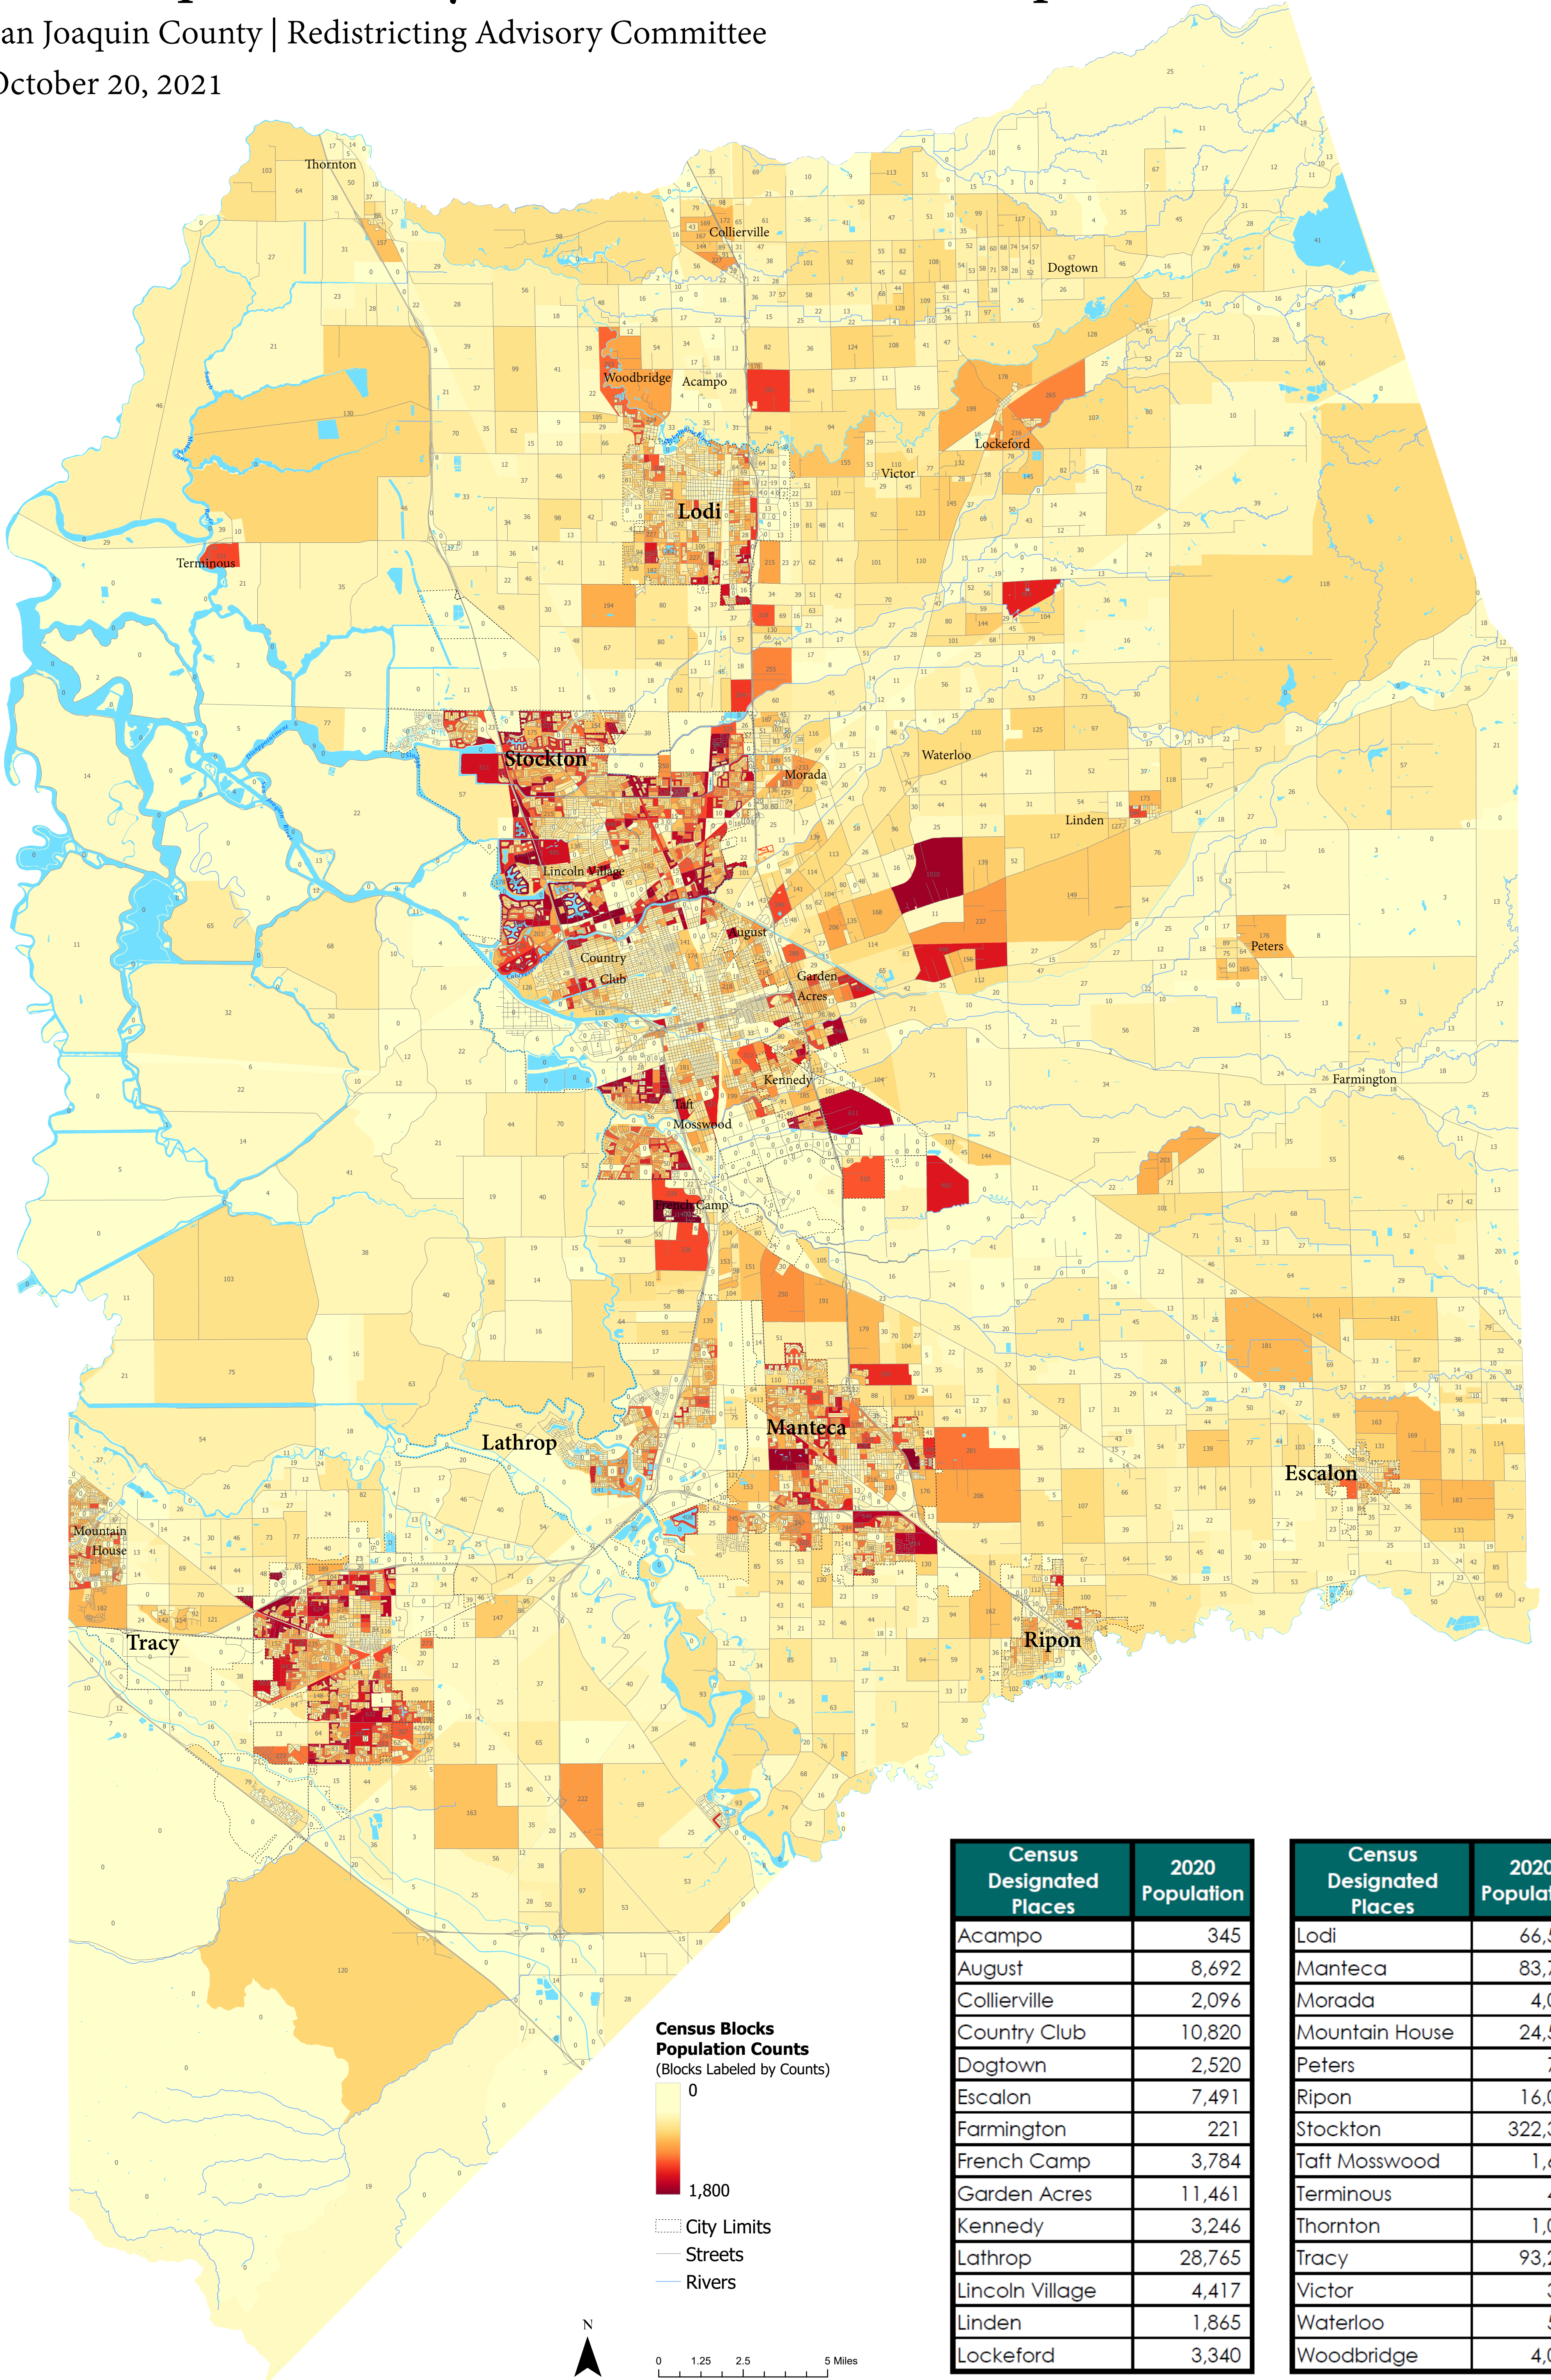

San Joaquin County 2020 Census Block Population

San Joaquin County | Redistricting Advisory Committee

October 20, 2021

**Census Blocks
Population Counts**
(Blocks Labeled by Counts)

- City Limits
- Streets
- Rivers

Census Designated Places	2020 Population
Acampo	345
August	8,692
Collierville	2,096
Country Club	10,820
Dogtown	2,520
Escalon	7,491
Farmington	221
French Camp	3,784
Garden Acres	11,461
Kennedy	3,246
Lathrop	28,765
Lincoln Village	4,417
Linden	1,865
Lockeford	3,340

Census Designated Places	2020 Population
Lodi	66,569
Manteca	83,702
Morada	4,061
Mountain House	24,534
Peters	708
Ripon	16,049
Stockton	322,344
Taft Mosswood	1,644
Terminous	430
Thornton	1,008
Tracy	93,226
Victor	314
Waterloo	537
Woodbridge	4,036

Ideal District Population = 155,463